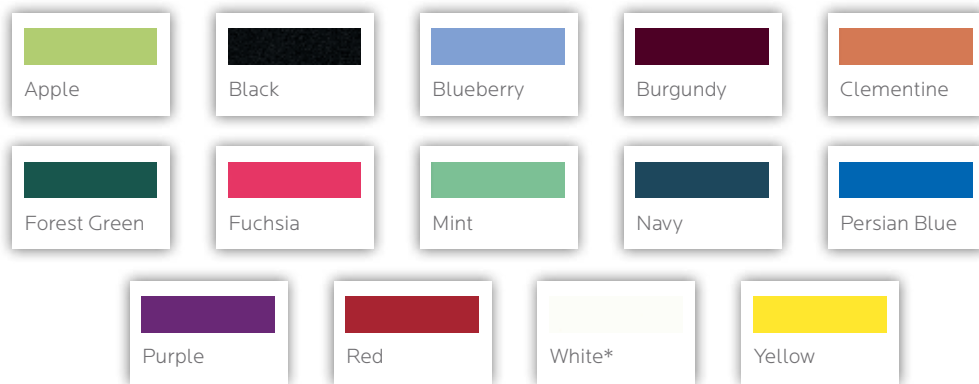

FURNITURE FOR **INSPIRED** LEARNING FROM  **SMITHSYSTEM™**

UXL offers a diverse palette to work with. For added flexibility, different colors can be chosen for the seat and back in the same chair. Unlike choosing furniture from multiple sources, when you choose UXL, you don't have to worry about the colors in the chairs exactly matching the colors in the tables and desks.

UXL Chair Options

UXL Table Finishes

 There are infinite ways to customize UXL furniture. Explore them by calling **1 800 328 1061**.

*White Fabric is not available.