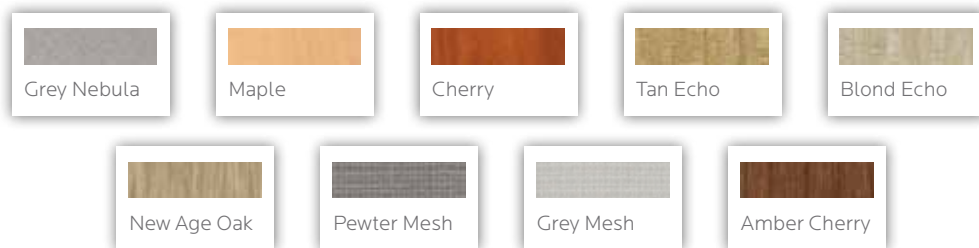

FURNITURE FOR **INSPIRED** LEARNING FROM  **SMITHSYSTEM™**

UXL offers a diverse palette to work with. For added flexibility, different colors can be chosen for the seat and back in the same chair. Unlike choosing furniture from multiple sources, when you choose UXL, you don't have to worry about the colors in the chairs exactly matching the colors in the tables and desks.

UXL Chair Options

UXL Table Finishes

 There are infinite ways to customize UXL furniture. Explore them by calling **1 800 328 1061**.

*White Fabric is not available.