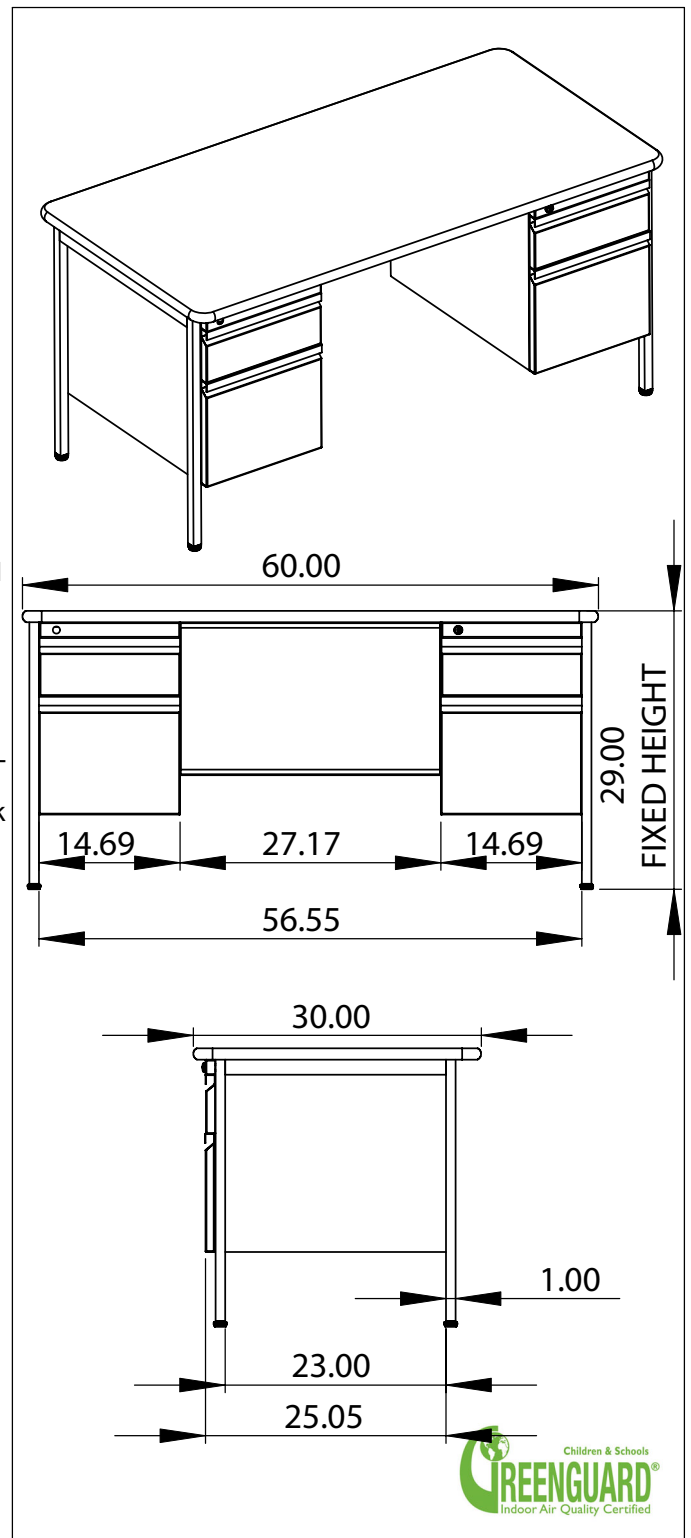

Tabletop: Tabletop measures 30" x 60", 1-1/4" thick with high-pressure laminate surface and radius corners. 45-lb high density particle board core with backer sheet. Tough 3/8"-thick bumper edge molding with horizontal radius for comfort is stapled in place every 8".

Legs: Post Leg end pairs are fully welded. Each pair is constructed of 1" x 2" 14-gauge cross support tube welded to 1"-square 14-gauge corner legs. Leg ends attach to drawer pedestal housings for rigidity. 1" adjustable leveling glides provide stability on uneven floors. Steel components have tough powder coat finish.

Optional Accessories

PART #	DESCRIPTION
17353	FLAT PANEL MOUNT W/ SWIVEL ARM, CLAMP
17620	KEYBOARD TRAY
17342	CENTER DRAWER

Dimensions

60"L x 30"D x 29"H

Freight

BOX 1: LEG SET AND MODESTY PANEL, ___ LBS

BOX 2: TOP W/ PLATE PRE-ATTACHED, ___ LBS

BOX 3: DRAWER PED, ASSEMBLED, ___ LBS

BOX 4: DRAWER PED, ASSEMBLED, ___ LBS

Available Colors

Laminate Colors:

Amber Cherry, Blond Echo, Fusion Maple, Golden Oak, Grey Mesh, Grey Nebula, New Age Oak, Pewter Mesh, Tan Echo, Wild Cherry.

(Smith System is proud to offer any Wilsonart 60 Series laminate at no up charge for orders of 20 or more)

Edge Colors:

Apple, Black, Blueberry, Burgundy, Cerulean, Champagne, Charcoal, Chocolate, Clementine, Forest Green, Fuchsia, Mint, Mocha, Navy, Persian Blue, Platinum, Purple, Red, White, Yellow.

Frame Colors:

Black, Champagne, Navy or Platinum

For more information, call 1.800.328.1061 or email furniture@smithsystem.com